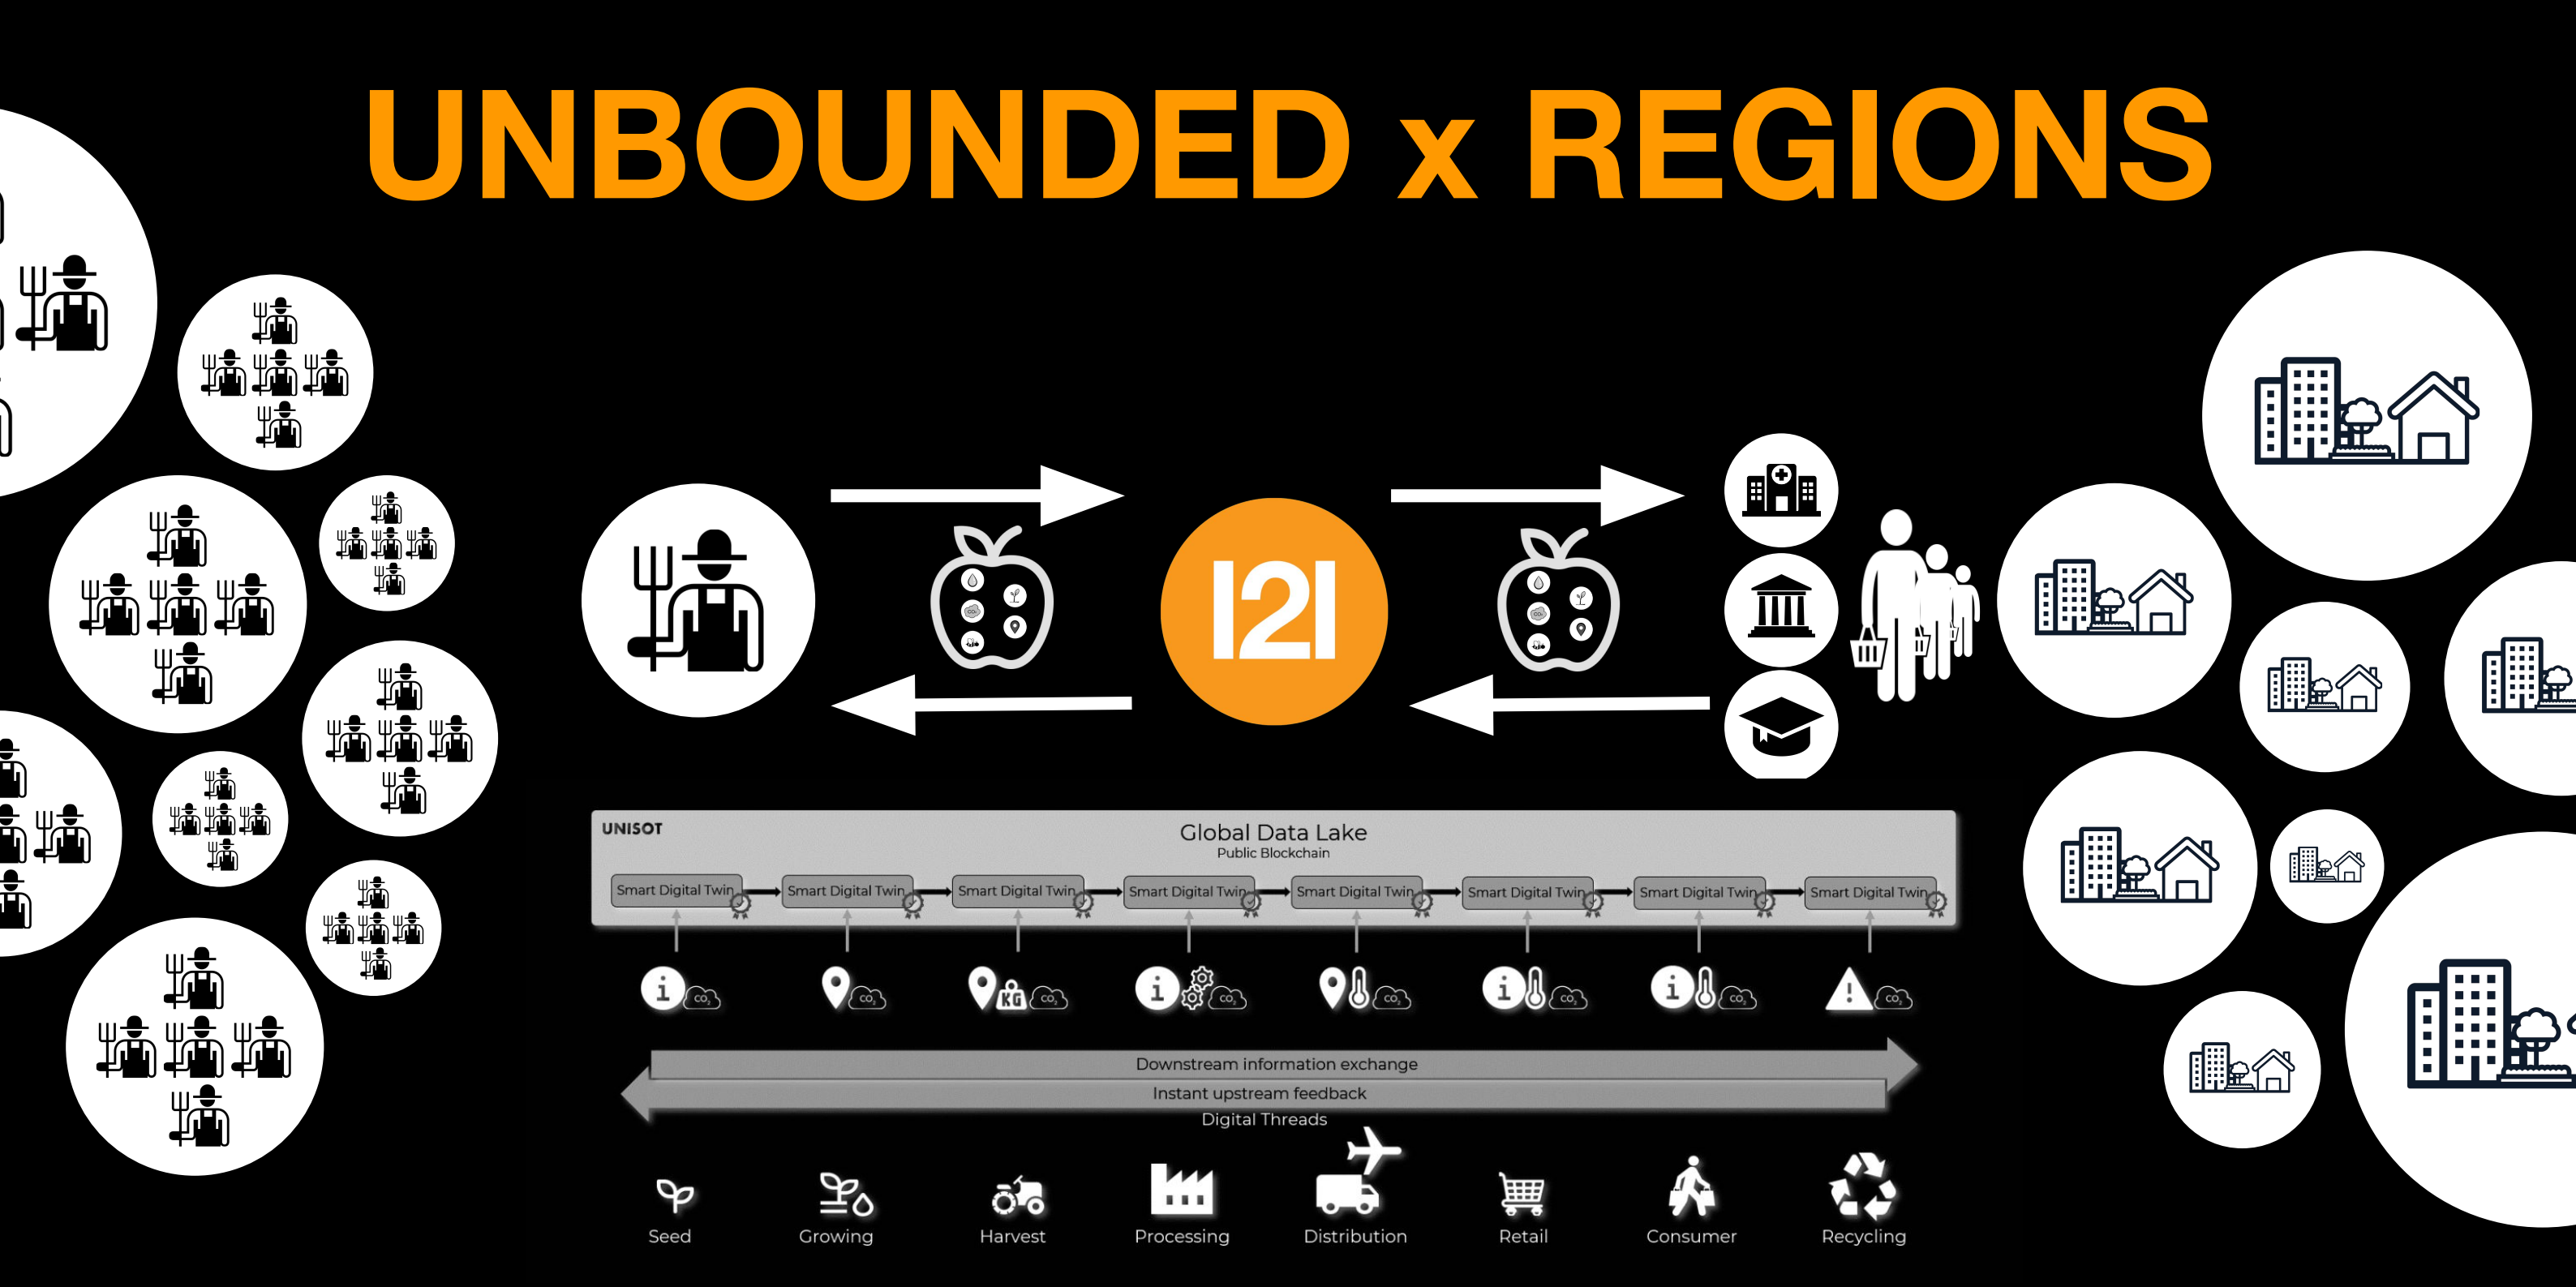

UNBOUNDED x REGIONS