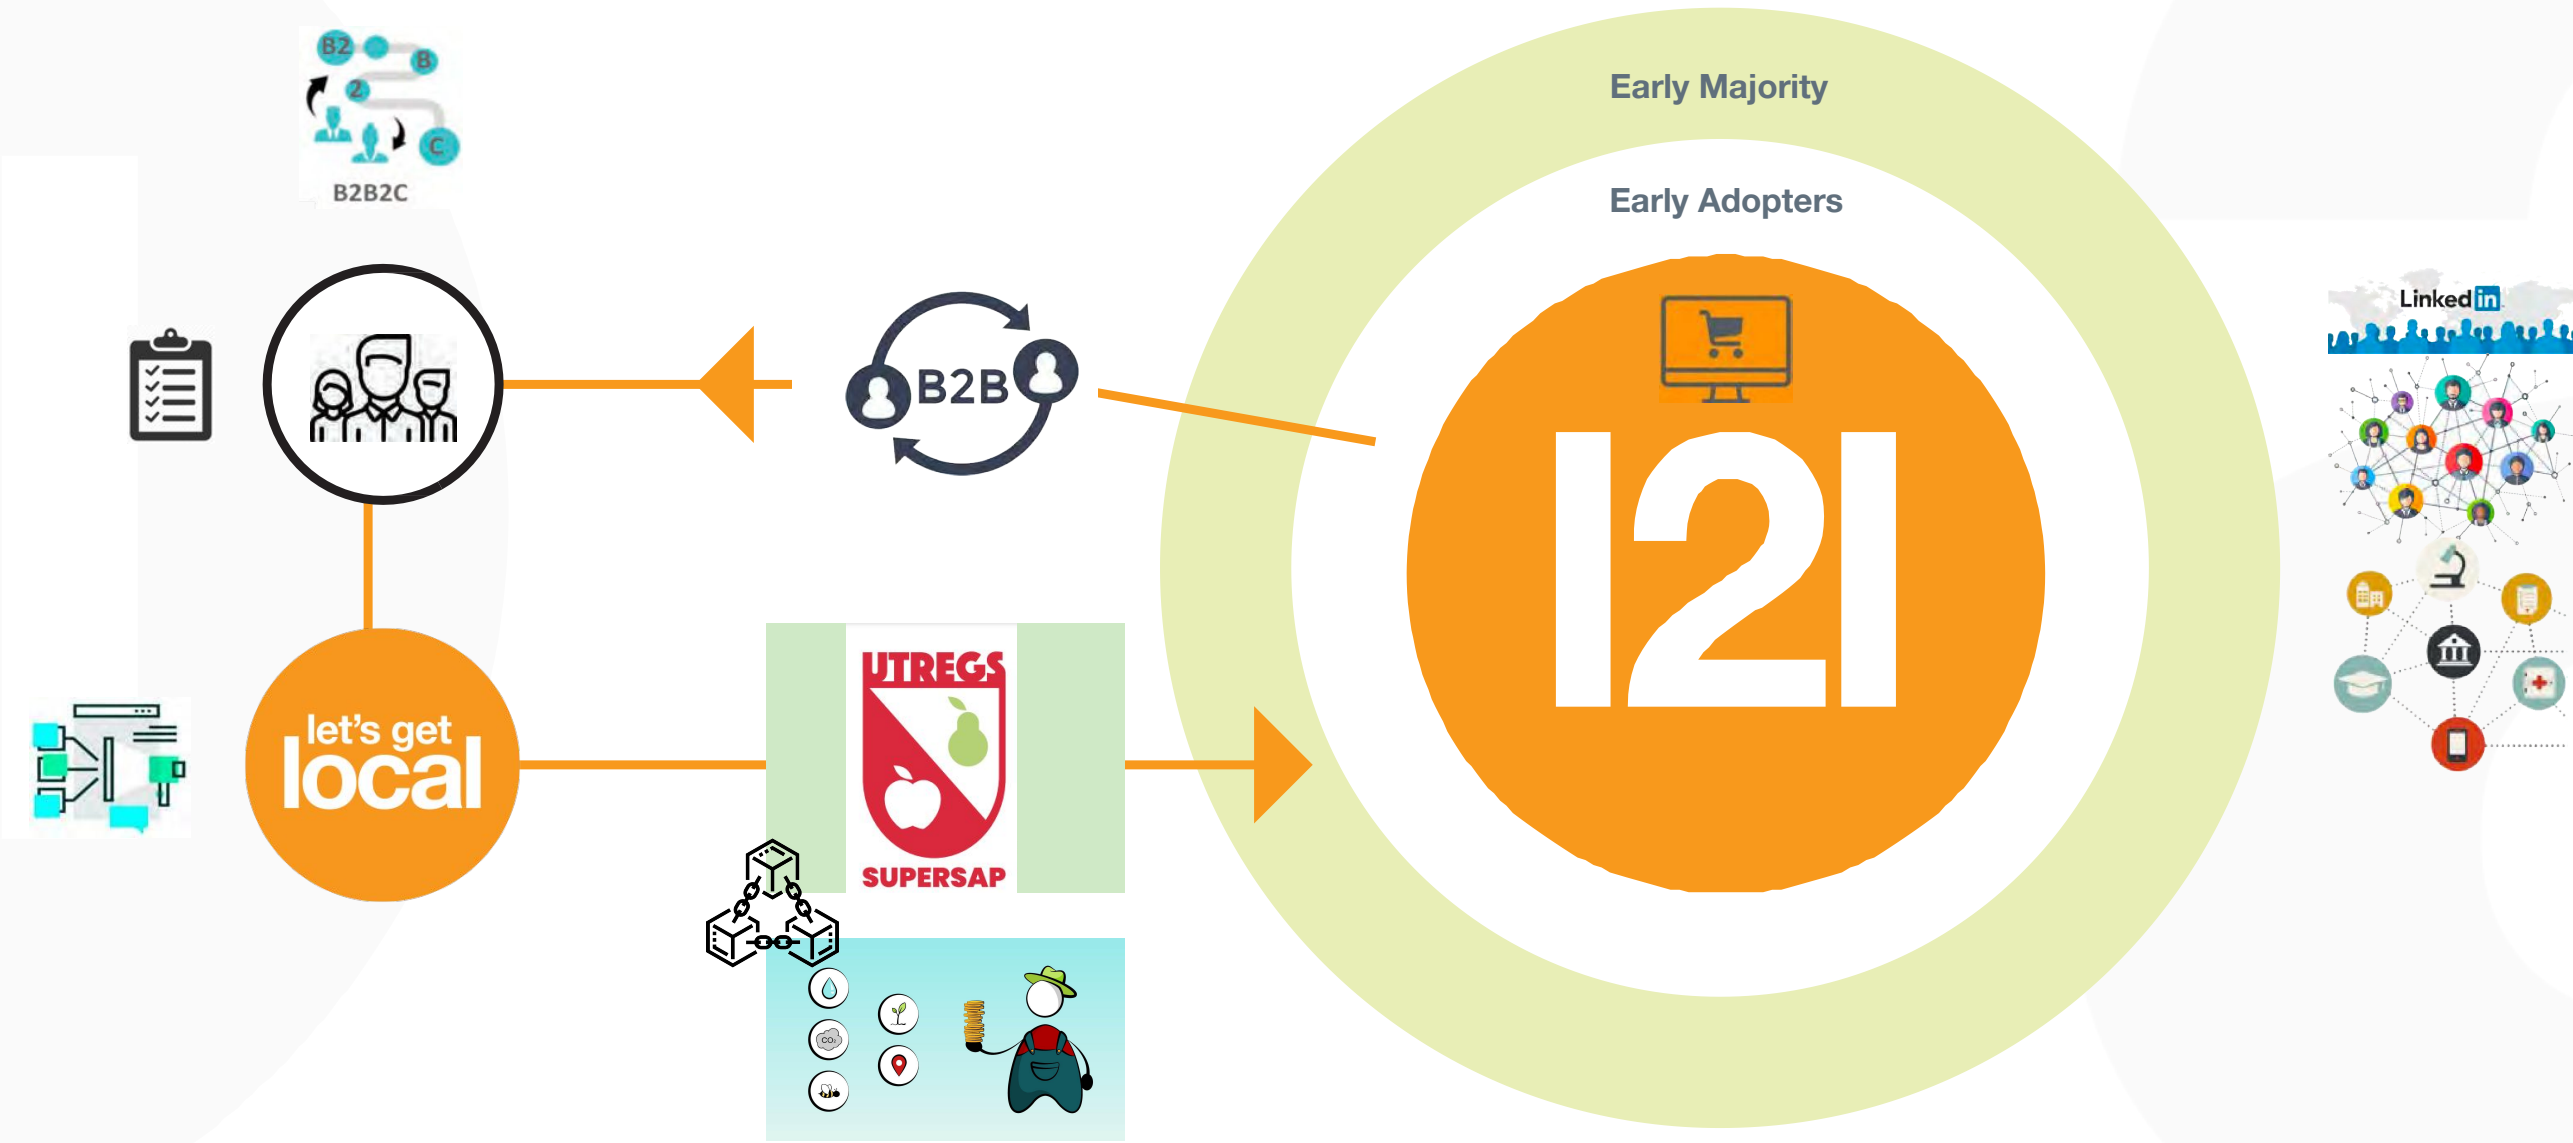

# Mark Frederiks

Founder of Amped & Local2Local, specialist in the transition of food systems.

*I believe that through collaboration and a different view of systems, models emerge that can provide answers for bottlenecks and challenges in social, economic and ecological areas.*

- Gezamenlijke groot-logistiek en elektrische last-mile
- UTRECHT
- NOORD-HOLLAND MRA
- FLEVOLAND
- ZUID-HOLLAND
- WEST BETUWE
- OVERIJSEL

- 1 Oregional
- 2 Local2Local
- 3 L2L West Betuwe
- 4 Vereniging Flevofood
- 5 Groene Hart Cooperatie
- 6 ProeVkantoor
- 7 Noordzeevis IJmuiden
- 8 Boeren van Amstel
- 9 Dapper. Texel
- 10 Bodem collectief

Kandidaten

- STREEKBOER
- RECHTSTREEX
- Brabants collectief
- Overijssels collectief
- Limburgs collectief

We're here

FARMERS

BUSINESS

PARTNERS

CONNECTING PLATFORMS