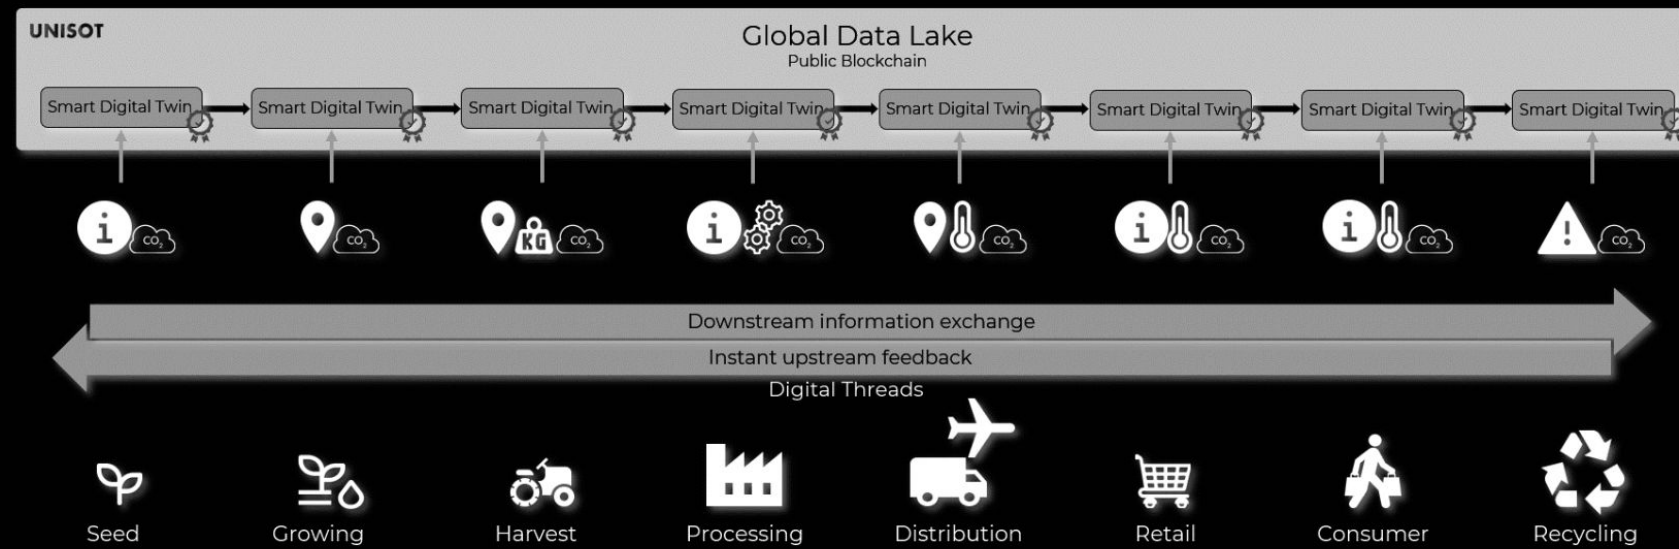

OUR SOLUTION